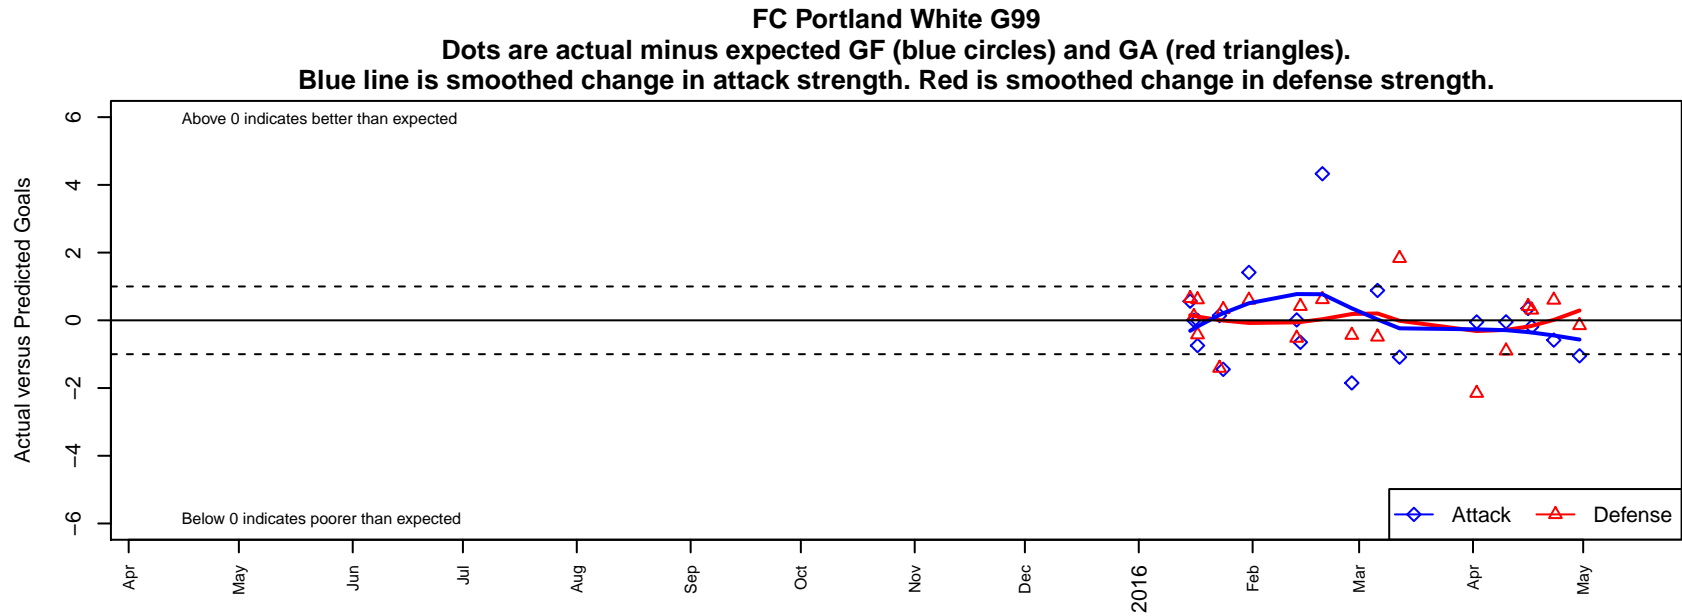

FC Portland White G99

FC Portland
Portland, OR
G99 total strength=1439
attack=8.32 defense=10.12
fall league = PTT G99 Div 1 Red

alt names used:
FC Portland 99G WHITE 16
F.C. Portland G99 White
FC Portland 99G WHITE 16

Venues played:
2015 Portland Winter Showcase U16
2015 PTT G99 Division 1 Red
2015 OYS Presidents Cup G99

**attack and defense variance (black dot)
relative to other teams
and top 10 in region**

**attack and defense rating
relative to others at age
and all opponents in last 13 months**