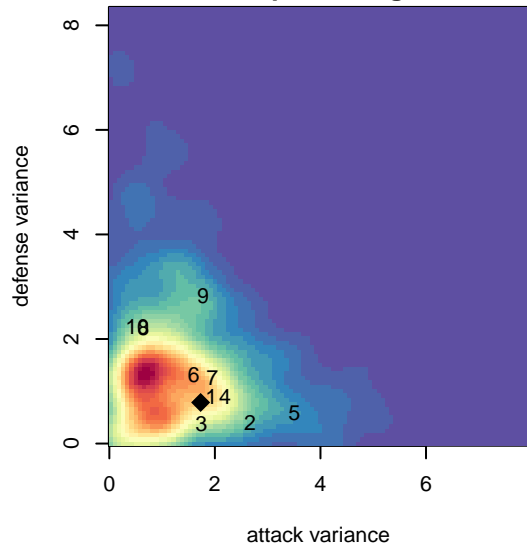

FC Portland White G99

FC Portland
Portland, OR
G99 total strength=1439
attack=8.32 defense=10.12
fall league = PTT G99 Div 1 Red

alt names used:
FC Portland 99G WHITE 16
F.C. Portland G99 White
FC Portland 99G WHITE 16

Venues played:
2015 Portland Winter Showcase U16
2015 PTT G99 Division 1 Red
2015 OYS Presidents Cup G99

**attack and defense variance (black dot)
relative to other teams
and top 10 in region**

**attack and defense rating
relative to others at age
and all opponents in last 13 months**